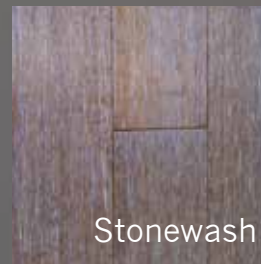

New
Artisan Collection
Hand Scraped
Bamboo
Flooring

Japanese Black

For more information, please visit our website: www.goldenfield.com.au or call 1300 866 800

Green Earth™ introduces The Artisan Collection-Hand Scraped Bamboo flooring.

The Artisan Collection is designed to have the rustic look of a hand crafted floor, showing all the natural wear signs of age but with the strength and practicality of a modern floor. In seven new and unique colours The Artisan Collection-hand scraped bamboo turns any house into a home.